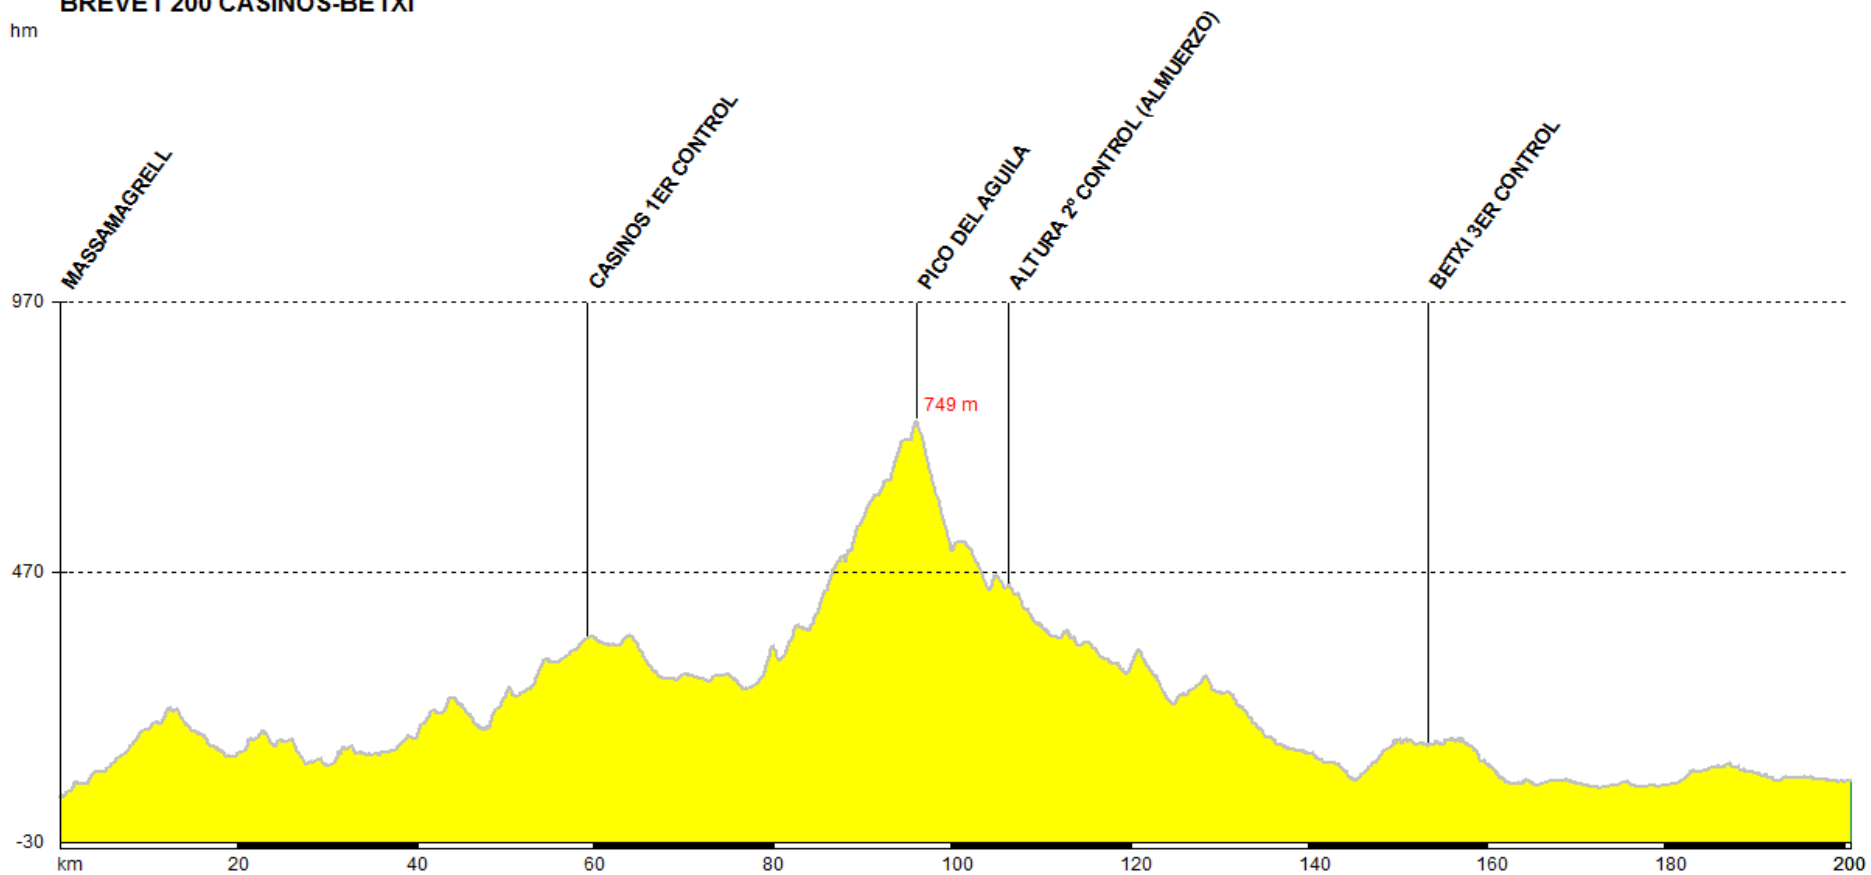

BREVET 200 CASINOS-BETXI

hm

Profil created by CicloTour