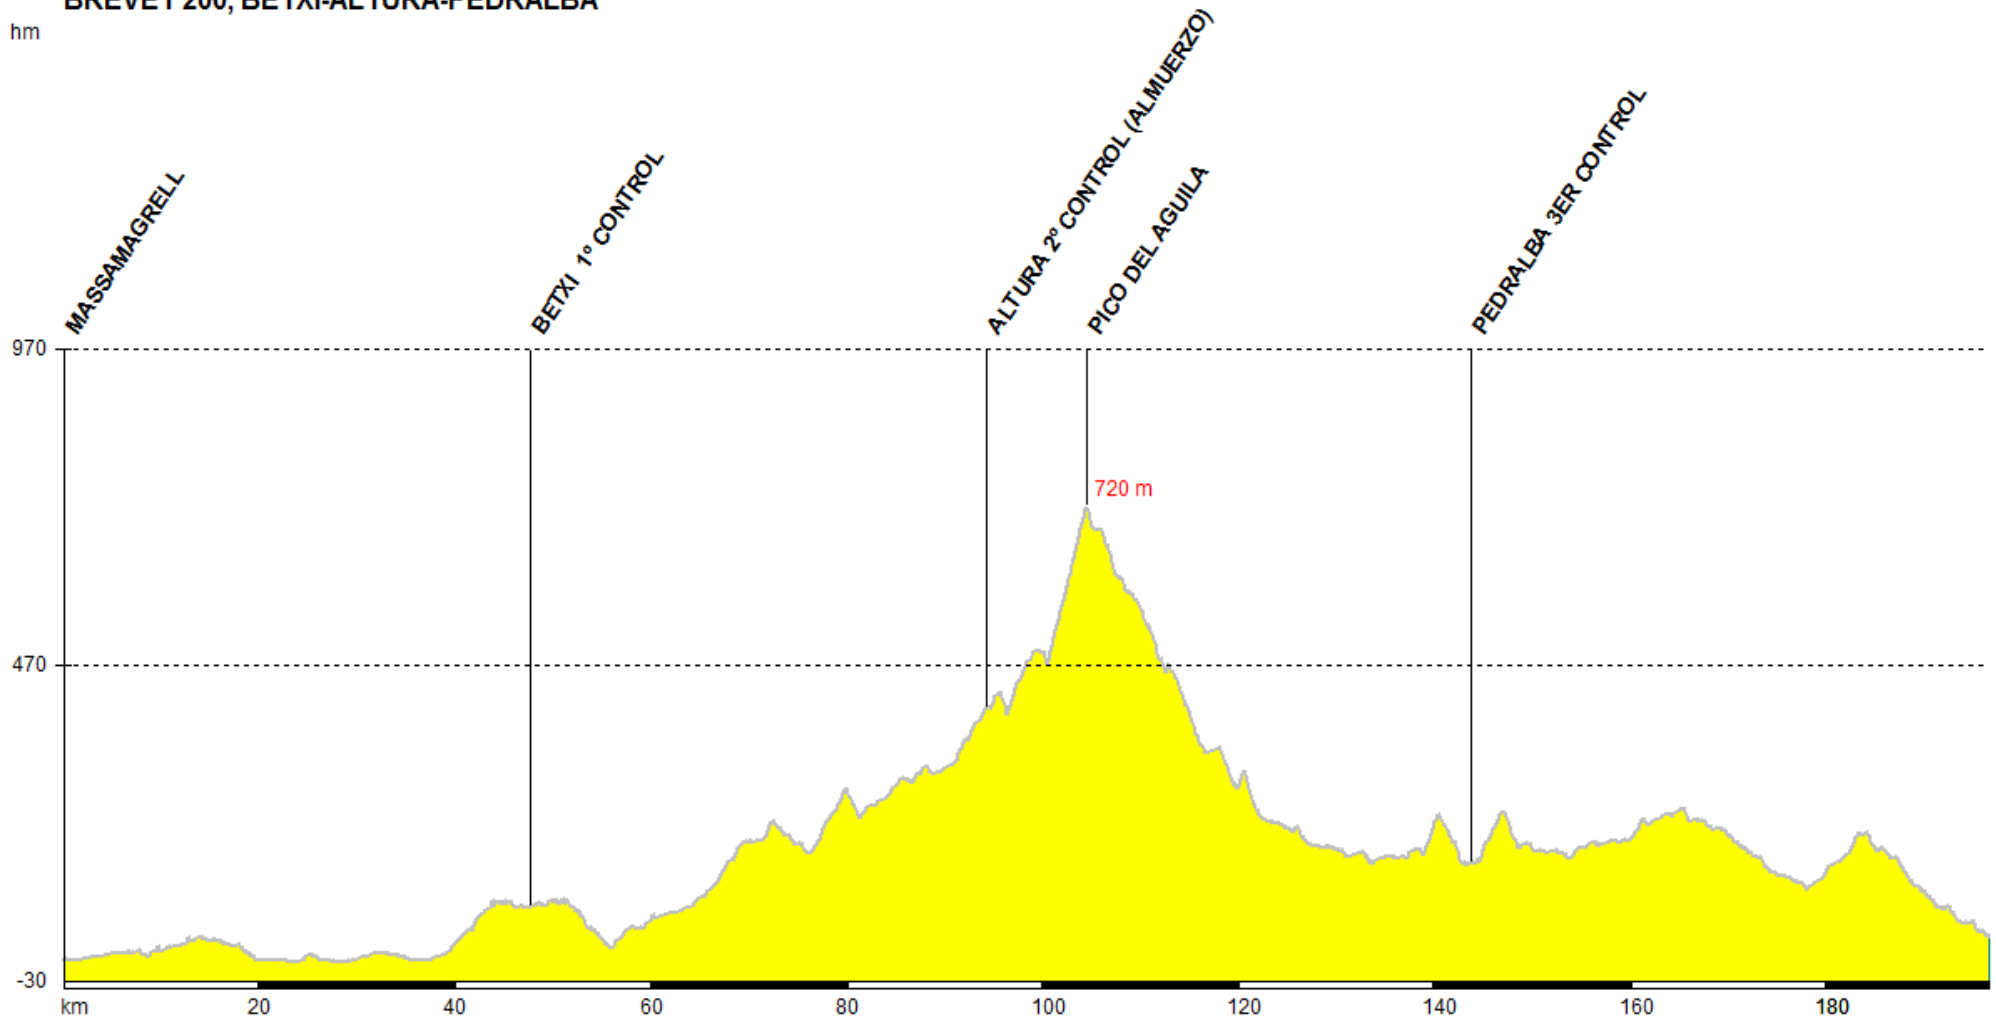

BREVET 200, BETXI-ALTURA-PEDRALBA

hm

Profil created by CicloTour